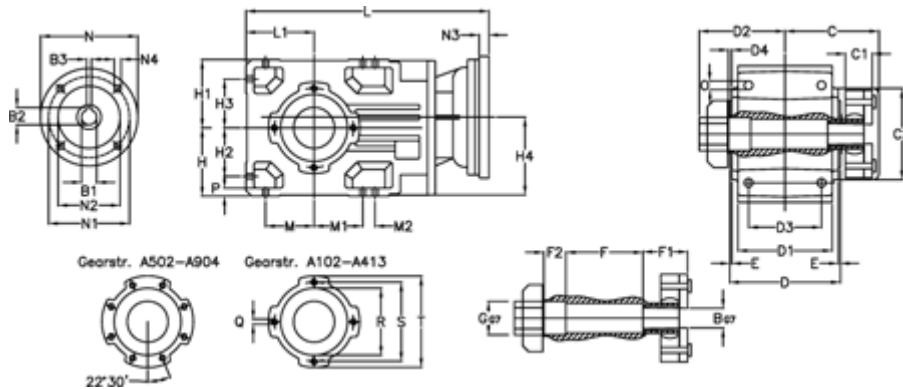

Article number: 29600207106120

Description: Bevel helical gearbox  
A202QF25-71-P63B5

## Measures

|           |                                |              |           |            |
|-----------|--------------------------------|--------------|-----------|------------|
| B = 25    | D1 = 110                       | F2 = 36      | L = 306.0 | N3 = -     |
| B1 = 11   | D2 = 60                        | G = 32       | L1 = 80   | N4 = M8x19 |
| B2 = 12.8 | D3 = 90                        | GA = 14,5 NM | M = 60.0  | O = 9.5    |
| B3 = 4    | d4 = 4.5                       | H = 80       | M1 = 60.0 | P = 9      |
| C = 89.5  | Description = A202QF-xx-P63 B5 | H1 = 80      | M2 = -    | Q = M8x15  |
| C1 = 23   | E = 3.0                        | H2 = 60.0    | N = 140   | R = 95     |
| C2 = 72.0 | F = 77.5                       | H3 = 60.0    | N1 = 115  | S = 115    |
| D = 136   | F1 = 36.0                      | H4 = 93.0    | N2 = 95   | T = 140    |